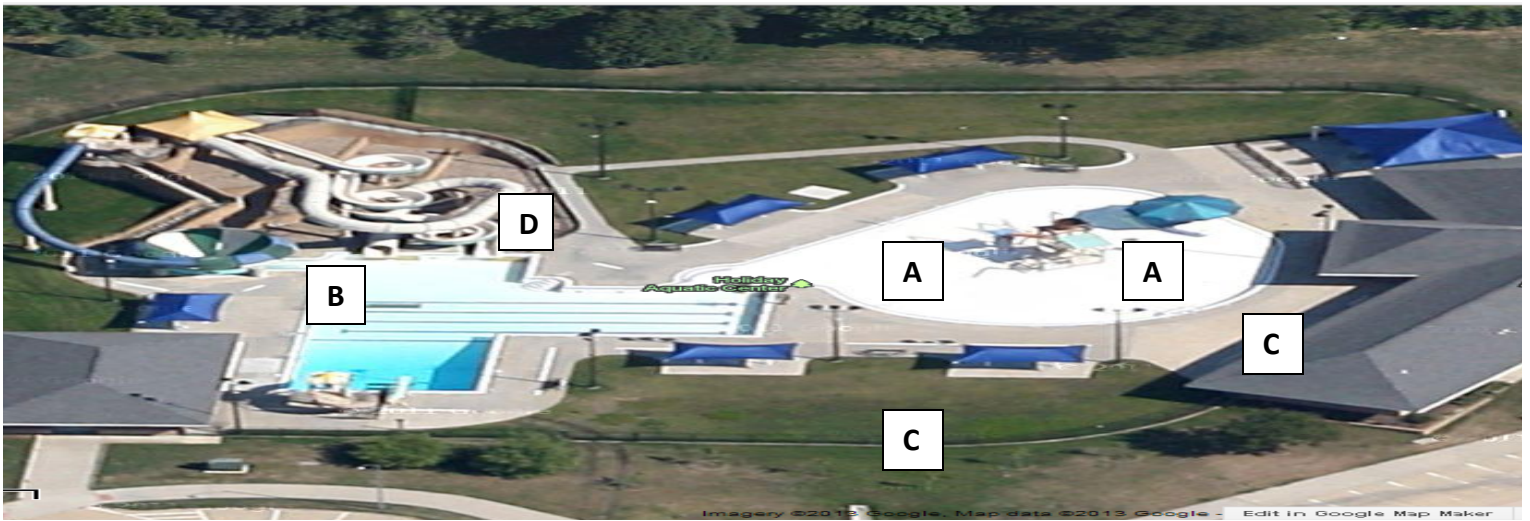

Holiday Aquatic Center, WDM

4th -5th Grade Map

	A-Wading pool	B- Deep end	C-Towel Area/ bathrooms	D-Slides/Lazy river
1:00-1:30				
1:30-2:00				
2:00-2:30				
2:30-3:00